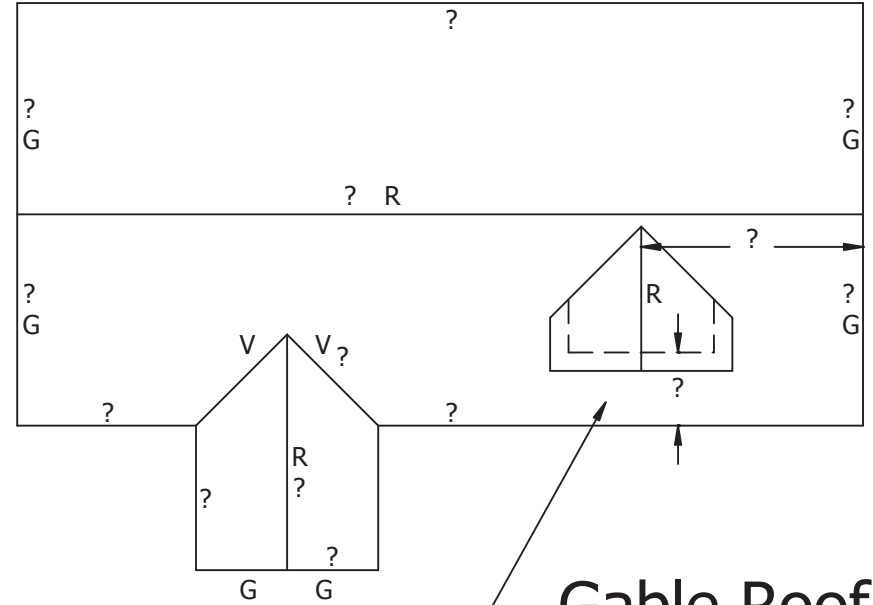

Residential Roof Measurement Guide

Hip Roof

Gable Roof

- ? - Need Measurement
- R- Ridge
- V- Valley
- H- Hip
- E- Eave
- G- Gable
- _ to 12 Pitch

Dormer

This is a guide to illustrate the measurement needed to accurately estimate the material required for your roofing project. The number of roof penetrations need to be noted and chimney and/or skylight locations and sizes noted if applicable. Please contact your salesman with any questions that you have about measuring.