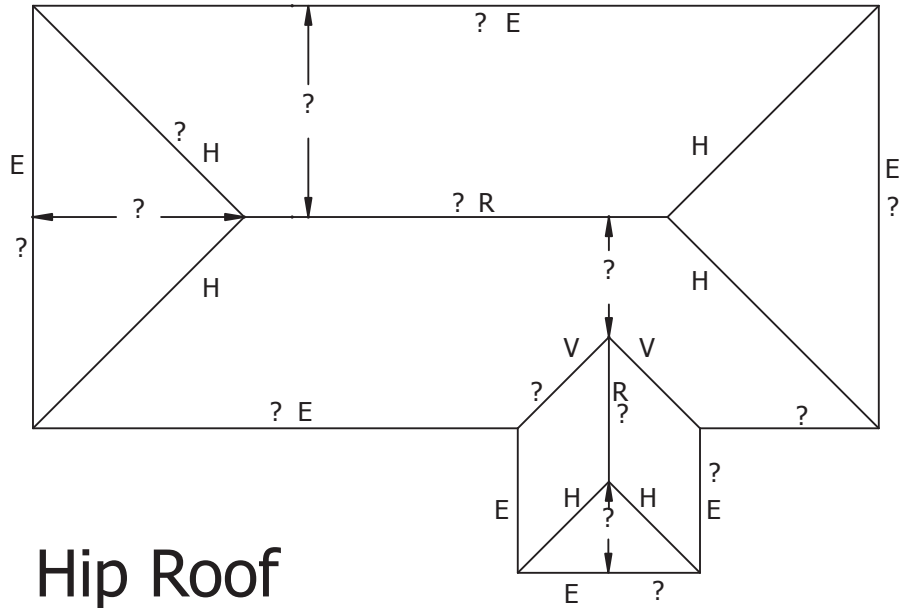

Residential Roof Measurement Guide

Hip Roof

Gable Roof

- ? - Need Measurement
- R- Ridge
- V- Valley
- H- Hip
- E- Eave
- G- Gable
- _ to 12 Pitch

Dormer

This is a guide to illustrate the measurement needed to accurately estimate the material required for your roofing project. The number of roof penetrations need to be noted and chimney and/or skylight locations and sizes noted if applicable. Please contact your salesman with any questions that you have about measuring.